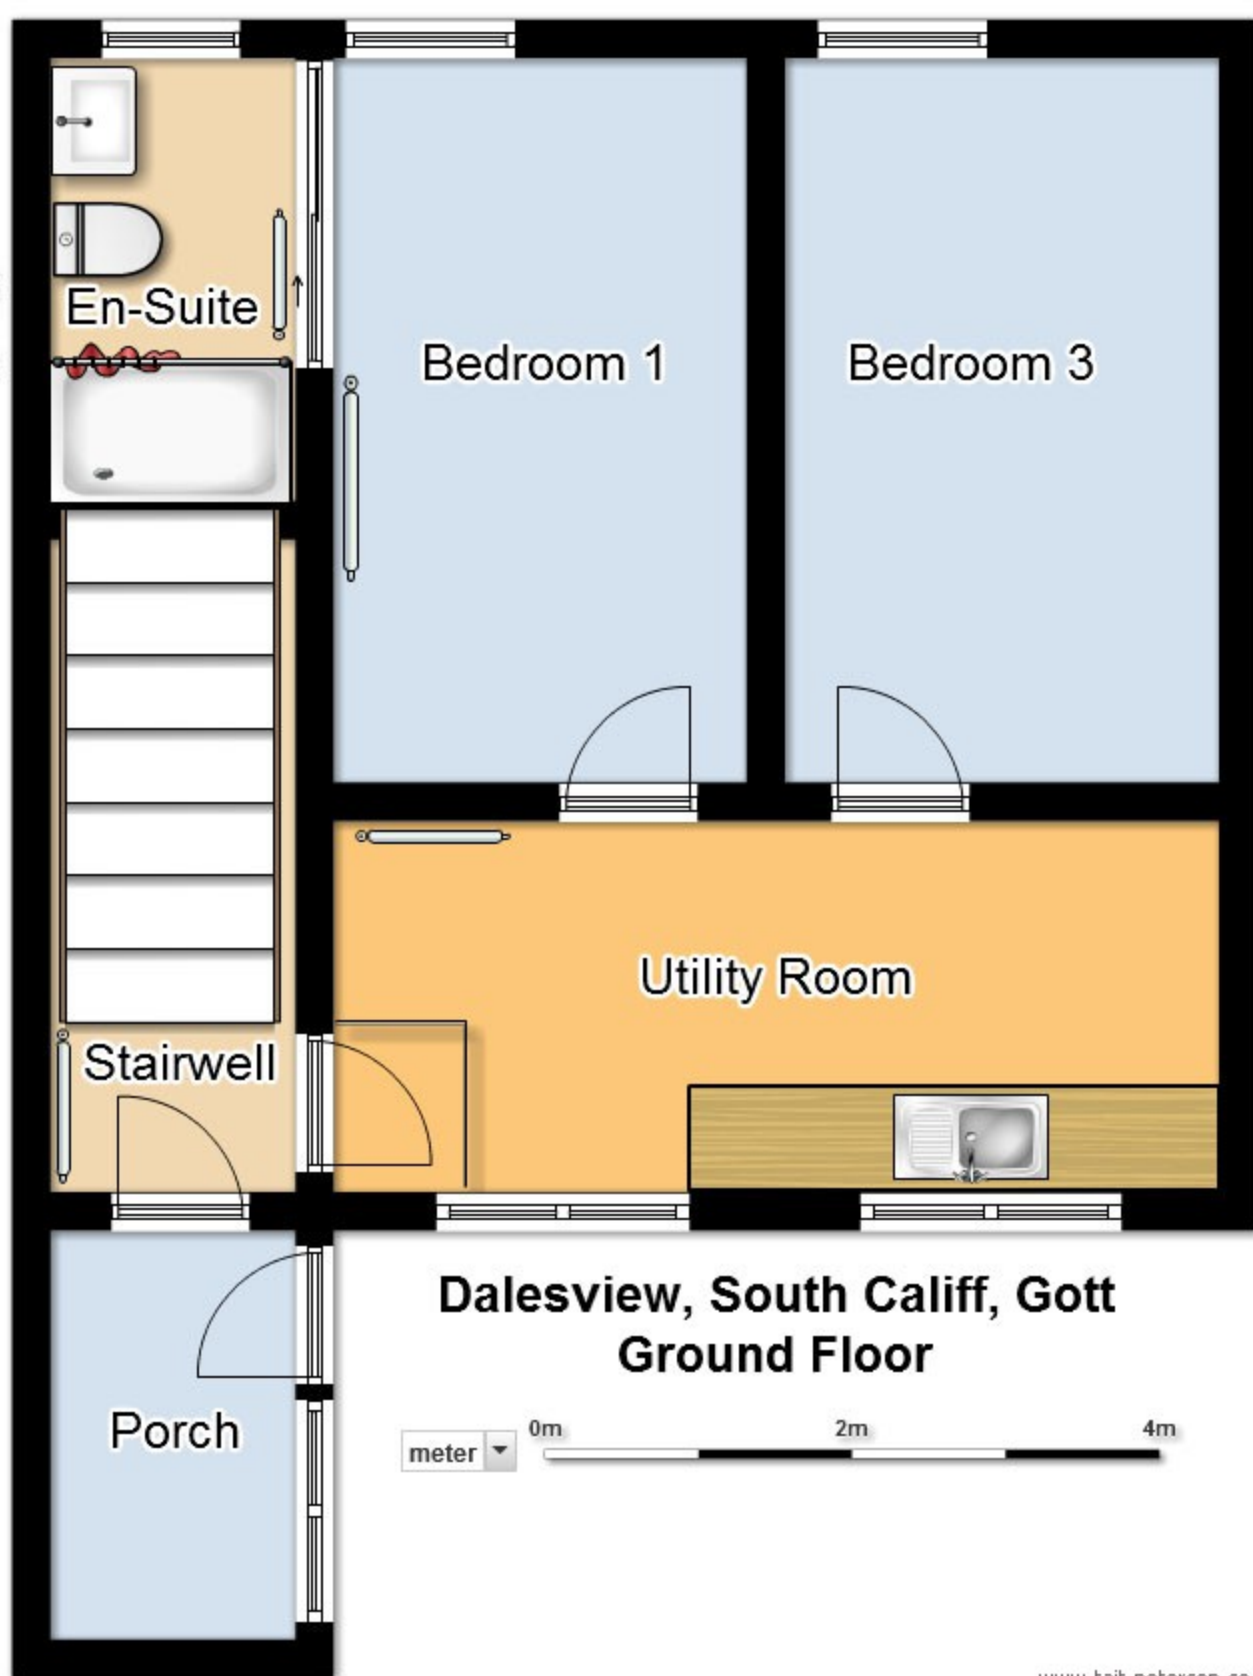

Dalesview, South Califf, Gott
Ground Floor

meter 0m 2m 4m

Tait & Peterson

Solicitors, Estate Agents
and Notaries Public

Dimensions are not to be taken as being exactly to scale and any appliances or fixed items, etc. are only shown in sketch form to give a rough idea of position

Dalesview, South Califf, Gott First Floor

meter 0m 2m 4m